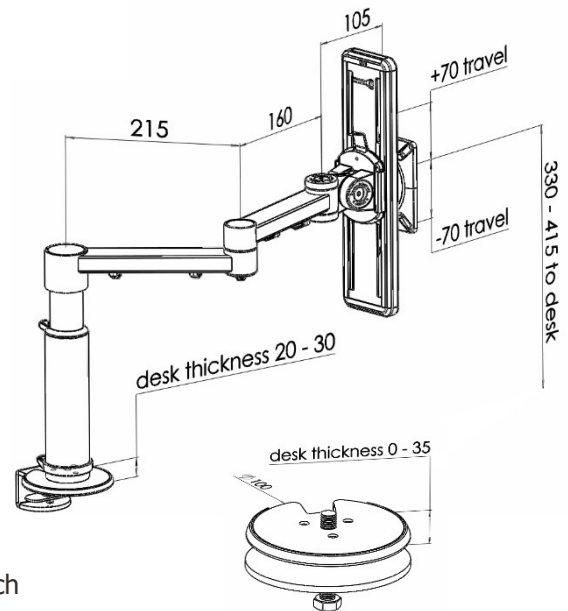

# XSTREAM dual beam arm with ratchet height adjustment

## Product Specification

Product code	XSTREAMCOMB04B - black
Weight capacity	10kg
Max forward extension	455mm
VESA	75mm & 100mm VESA compliant
Movement	Height adjustment, tilt, swivel, rotation and reach
Height adjustment	Max height adjustment 380mm from desk top
Fixings	Supplied with baby-c and through-desk as standard

## Additional Information

Single beam arm with manual height adjustment

Additional +/- 70mm available with ratchet mechanism

Lockable quick release VESA function

Compact – folds back into a space of 40mm

Silver – XSTREAMCOMB04S - RAL code 9006